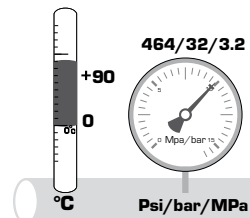

LVD 2006/95/EC
EMC 2004/108/EC
RoHS 2011/65/EC

1

IP44 POSITION

RECOMMENDED

NOT GUARANTEED

NOT ALLOWED

2A

Serie MBA 12x