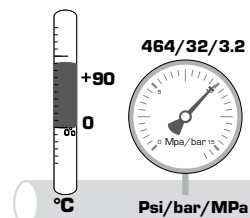

LVD 2006/95/EC
EMC 2004/108/EC
RoHS 2011/65/EC

1

IP44 POSITION

RECOMMENDED

NOT GUARANTEED

NOT ALLOWED

2A

Serie MBA 12x