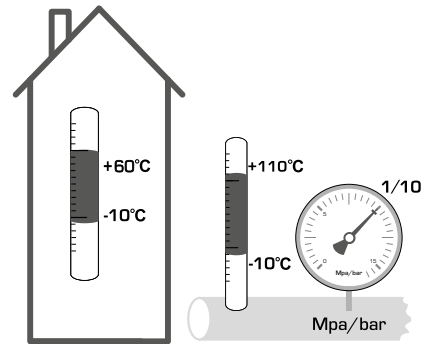

SERIES VRG330

Mtrl.nr: 9814 03 04 • Ritn.nr: 7049 utg. C • Rev. 1605

Series VRG331
 Series VRG332
 Series VRG333
 Series VRG338

CE
 PED 2014/68/EU, article 4.3

i

i

1

Piping Schematics are General Representations