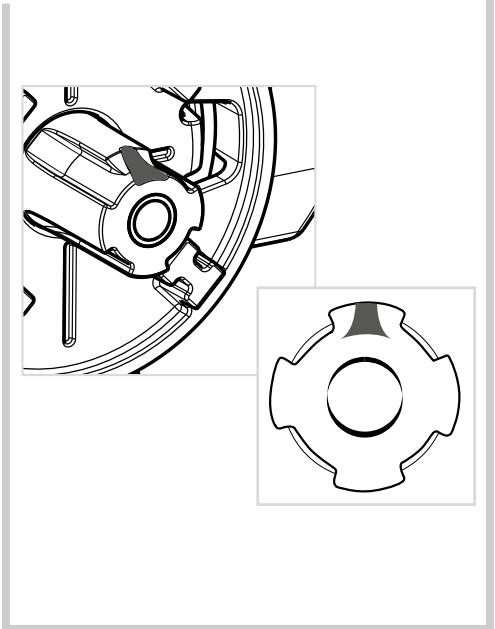

SERIES VRG330

Mtrl.nr: 9814 03 04 • Ritn.nr: 7049 utg. C • Rev. 1605

Series VRG331
 Series VRG332
 Series VRG333
 Series VRG338

CE
 PED 2014/68/EU, article 4.3

i

i

1

Piping Schematics are General Representations