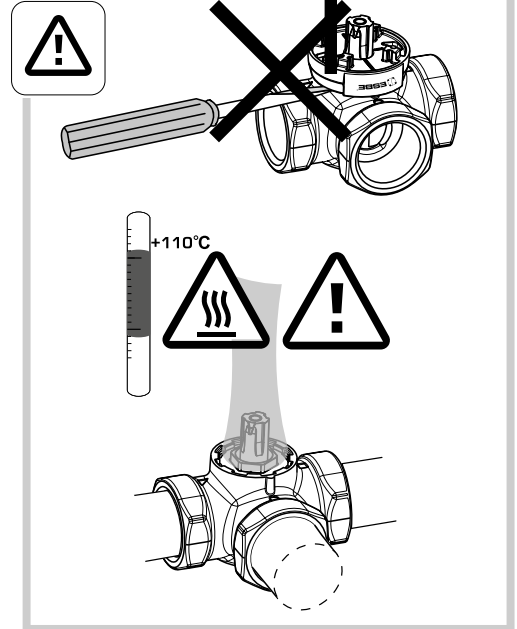

SERIES VRG330

Mtrl.nr: 9814 03 04 • Ritn.nr: 7049 utg. C • Rev. 1605

Series VRG331
 Series VRG332
 Series VRG333
 Series VRG338

CE
 PED 2014/68/EU, article 4.3

i

i

1

Piping Schematics are General Representations