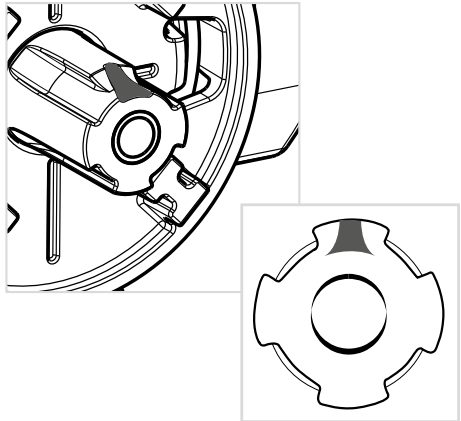

**SERIES VRG330**

Mtrl.nr: 9814 03 04 • Ritn.nr: 7049 utg. C • Rev. 1605

Series VRG331  
Series VRG332  
Series VRG333  
Series VRG338

CE  
PED 2014/68/EU, article 4.3

Piping Schematics are General Representations