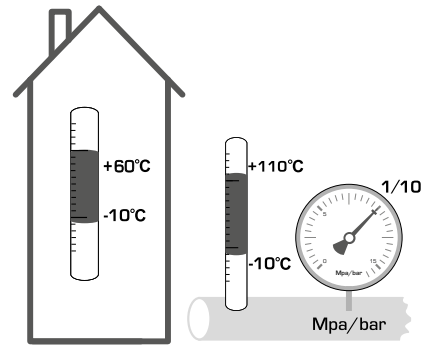

**SERIES VRG330**

Mtrl.nr: 9814 03 04 • Ritn.nr: 7049 utg. C • Rev. 1605

Series VRG331  
Series VRG332  
Series VRG333  
Series VRG338

CE  
PED 2014/68/EU, article 4.3

Piping Schematics are General Representations