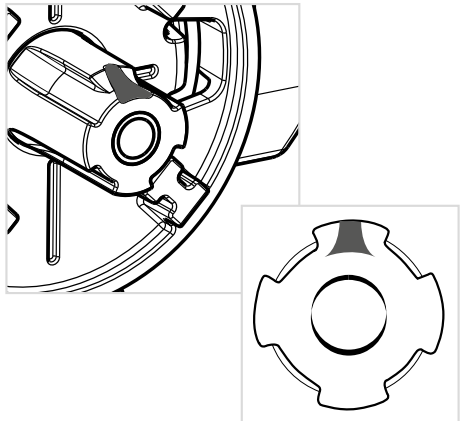

SERIES VRG230

Mtrl.nr. 9814 02 72 • Ritn.nr. 7048 utg C • Rev. 1605

Series VRG231
Series VRG232
Series VRG233
Series VRG238

CE
PED 2014/68/EU, article 4.3

1

Piping Schematics are General Representations

2

a