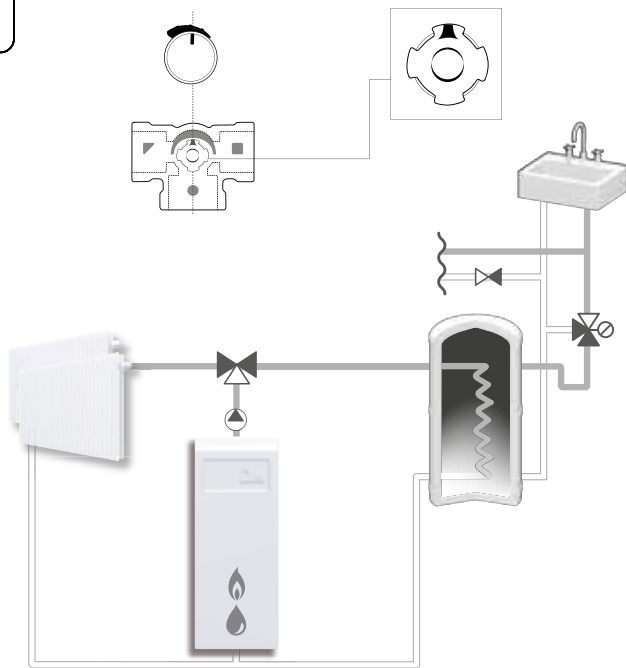

SERIES VRG230

Mtrl.nr. 9814 02 72 • Ritn.nr. 7048 utg C • Rev. 1605

Series VRG231
Series VRG232
Series VRG233
Series VRG238

CE
PED 2014/68/EU, article 4.3

1

Piping Schematics are General Representations

2

a