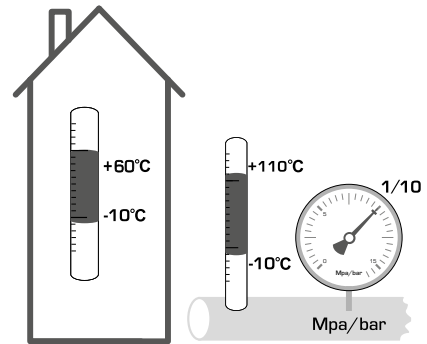

SERIES VRG330

Mtrl.nr: 9814 03 04 • Ritn.nr: 7049 utg. C • Rev. 1605

Series VRG331
Series VRG332
Series VRG333
Series VRG338

CE
PED 2014/68/EU, article 4.3

i

i

1

Piping Schematics are General Representations