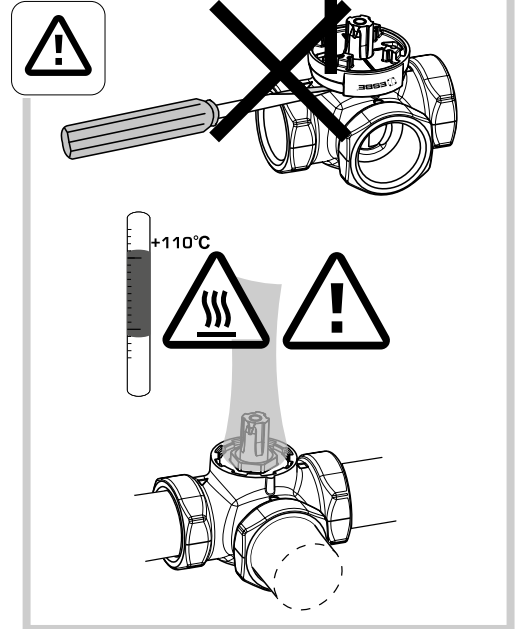

SERIES VRG330

Mtrl.nr: 9814 03 04 • Ritn.nr: 7049 utg. C • Rev. 1605

Series VRG331
Series VRG332
Series VRG333
Series VRG338

CE
PED 2014/68/EU, article 4.3

i

i

1

Piping Schematics are General Representations