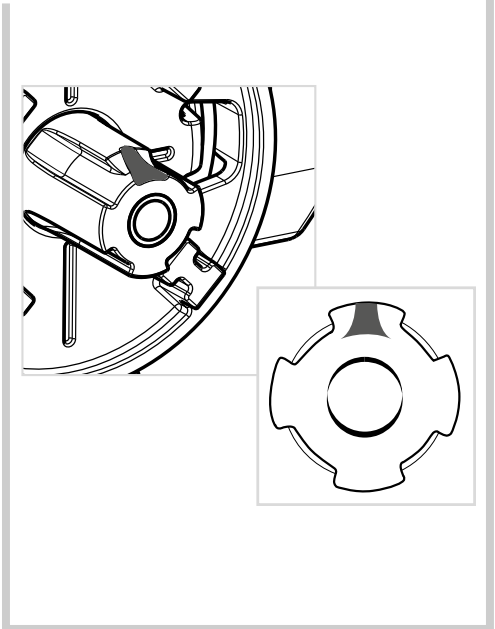

SERIES VRG330

Mtrl.nr: 9814 03 04 • Ritn.nr: 7049 utg. C • Rev. 1605

Series VRG331
Series VRG332
Series VRG333
Series VRG338

CE
PED 2014/68/EU, article 4.3

i

i

1

Piping Schematics are General Representations