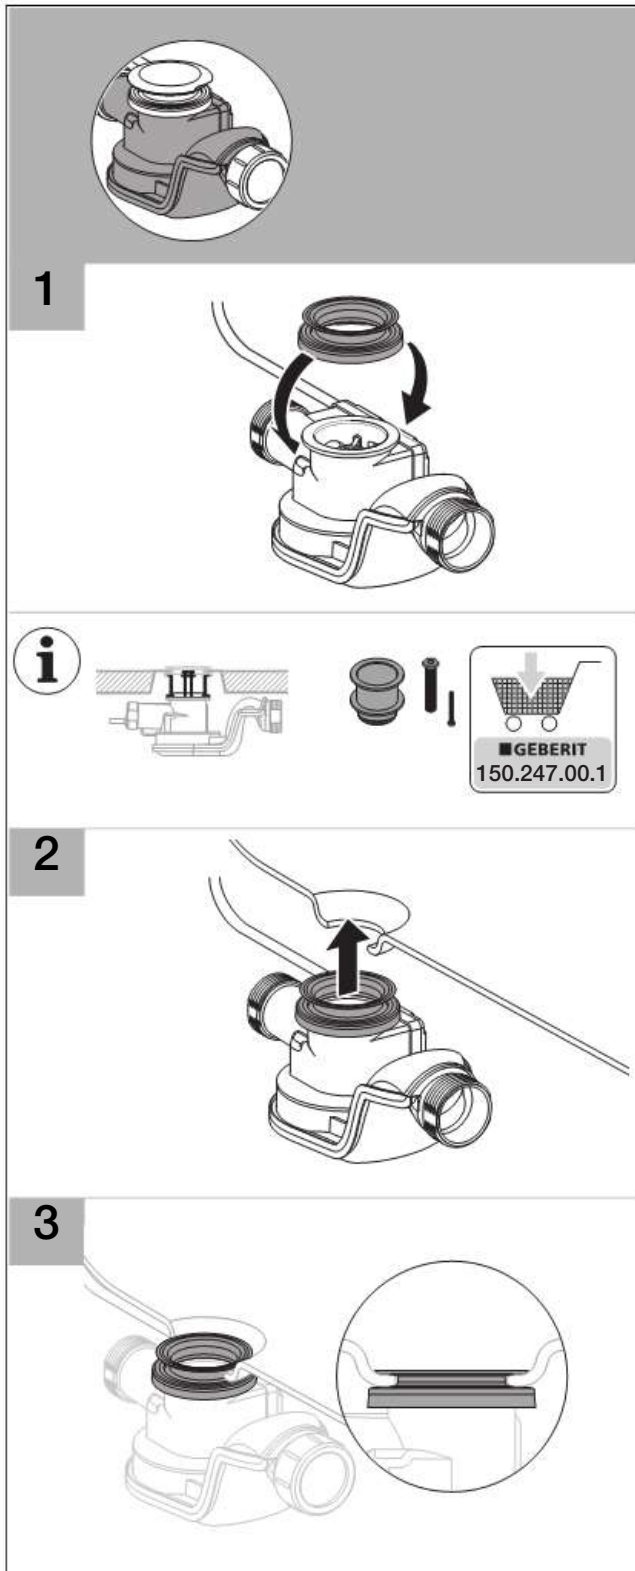

GEBERIT

150.247.00.1